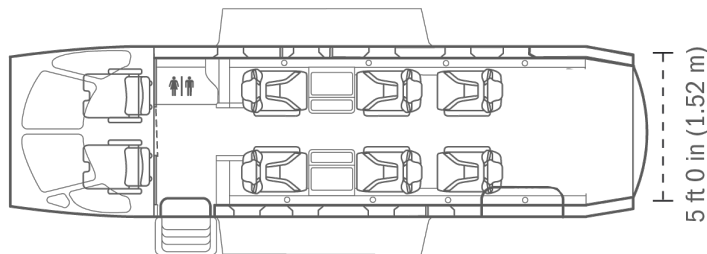

PILATUS PC-12NGX

N91RL

EXECUTIVE
FLITEWAYS

The Pilatus PC-12 NGX is a versatile and reliable single-engine turboprop aircraft that offers outstanding performance and comfort for up to 6 passengers. This popular aircraft is known for its ability to land on short runways, making it a great choice for both business and leisure travel to remote or challenging locations.

SPECIFICATIONS

Registration:	N91RL	Cabin Width:	5'0"
Passengers:	6	Cabin Length:	16'03"
Range:	1,845 nm	Baggage Capacity:	90 cu ft
Cabin Height:	4'10"		

AMENITIES

- » Executive Seating Layout
- » 6 Individual Seats
- » Cabin Outlet Charging Ports
- » Large Cargo Door/Capacity