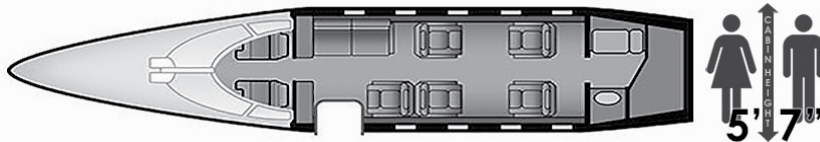

Learjet 60

N719JB

EXECUTIVE
FLITEWAYS

The Learjet 60 is a popular mid-size jet well known for its speed and long range capability as well as its ability to fly at higher altitudes providing passengers a smoother ride.

Specifications

Registration:	N719JB	Cabin Width:	5'9"
Passengers:	7	Cabin Length:	17'7"
Range:	2,200 nm	Baggage Capacity:	60 cu ft
Cabin Height:	5'7"		

Amenities

- » Leather seats for 7
- » Complimentary high speed domestic wifi
- » Satellite Phone
- » Aft passenger lavatory
- » Airshow moving map
- » Microwave oven
- » AC outlets for charging electronics
- » Pets allowed onboard