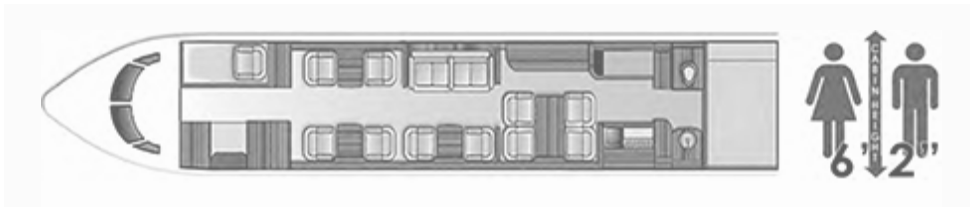

Gulfstream GV

N820HB

EXECUTIVE
FLITEWAYS

The Gulfstream GV ultra-long range business jet has a range of 6,250 nautical miles, and is available for non-stop flights from New York to Dubai.

Specifications

Registration:	N820HB	Cabin Width:	7'3"
Passengers:	14	Cabin Length:	50'1"
Range:	6,250 nm	Baggage Capacity:	226 cu ft
Cabin Height:	6'2"		

Amenities

- » Leather seat for 14
- » Flight attendant
- » Complimentary high speed domestic wifi and available int'l. satellite wifi
- » Satellite phone
- » Aft passenger lavatory with full vanity.
  Forward crew lavatory
- » Large bulkhead monitors
- » Airshow moving map
- » Microwave and convection oven
- » Espresso maker
- » AC outlets for charging electronics
- » Pets allowed onboard